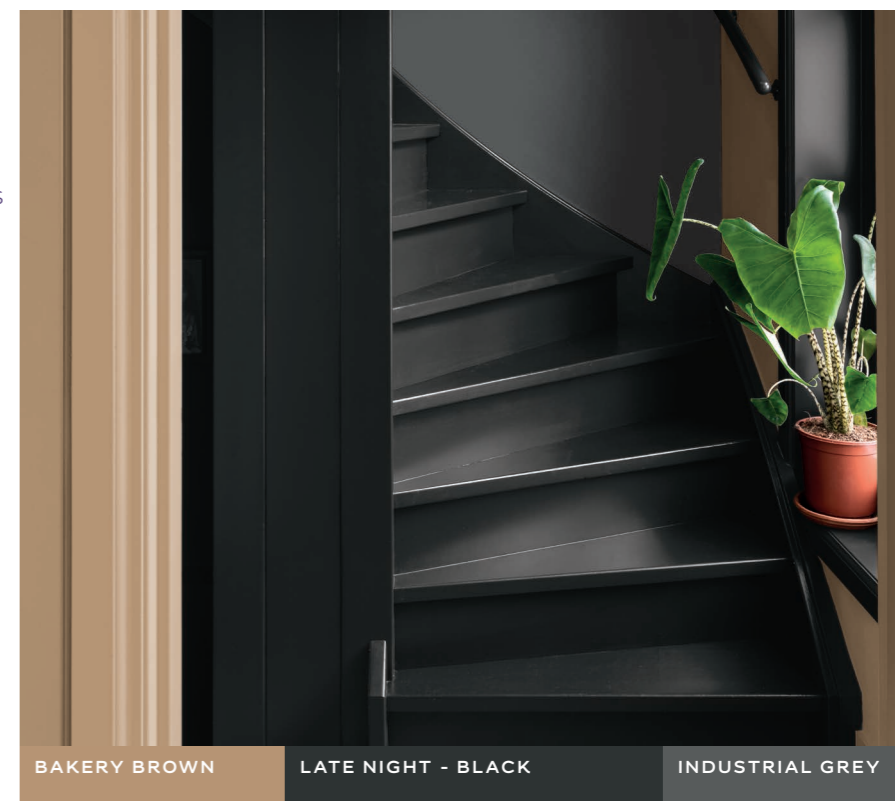

BAKERY BROWN

LATE NIGHT - BLACK

INDUSTRIAL GREY

BAKERY BROWN

INDUSTRIAL GREY

SPACIOUS GREY

TOUCH OF GLAMOUR

Flexa Creations effectverf